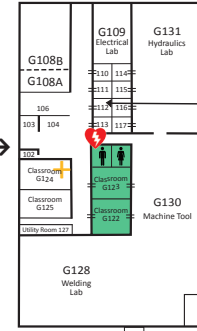

UPPER LEVEL

- Administrative Offices
- Board Room

Building E (continued)

- Library
- Computer Lab/Tech Help
- Assistive Technology Lab
- Foundation Office/Alumni Offices
- /Scholarships

Building F

- Fine Arts Theater
- Art Studio
- Lucille M. McBride Music Room
- Fitness Center
- Aerobic Studio
- Gymnasium

Building H

- Faculty Offices
- Classrooms
- Mortuary Science Dept.

Building G

Workforce Development & Community Education

- Office of Career Development
- Electricity/Electronics Lab
- Welding Lab

Building G Workforce Development & Community Education

Stairs	↕
Elevator	⬆️⬆️⬆️
Entrance	➡️
Automated Defibrillator	🚑
Restrooms	♂️ ♀️
Cafe Locations	☺️
Tornado Shelters	🏠
First Aid Kit	+
Emergency Phones	📞
Public Safety Offices	🟡
Wheelchair-accessible	♿️