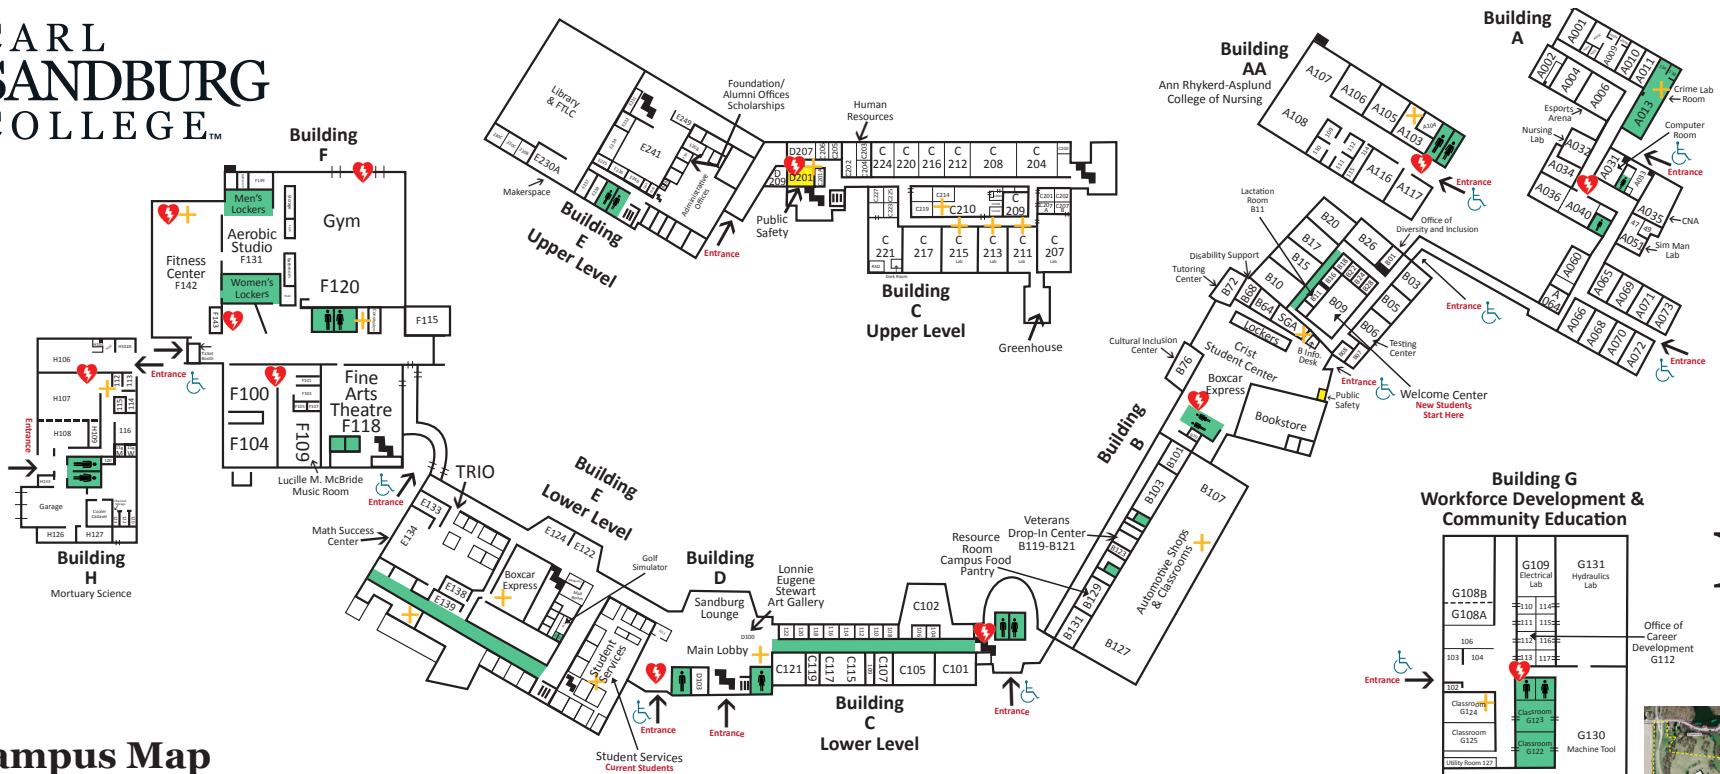

CARL SANDBURG COLLEGE™

Main Campus Map

Building A

- General Classrooms
- Computer Labs
- Faculty Office
- Marketing & Public Relations Dept.
- Crime Lab

Building AA

- Ann Rhykerd-Asplund
- College of Nursing

Building B

- Welcome Center
- New Students, Start Here.
- Testing Center
- Information Desk
- Student Life Office
- Student Government Association
- Student Lockers
- Disability Support Services
- Lactation Room
- Tutoring Center
- Student Center
- Cultural Inclusion Center
- Boxcar Express Cyber Café

Building B (continued)

- Bookstore
- Office of Diversity and Inclusion
- Public Safety
- Automotive Shops/Classrooms
- Resource Room Campus Food Pantry
- Veterans Drop-In Center

Building C

- LOWER LEVEL
- UPPER LEVEL
- Faculty Offices
- Classrooms
- Lecture Hall
- Radiology
- Science Labs
- Greenhouse

Building D

- LOWER LEVEL
- UPPER LEVEL
- Main Entrance
- Elevator
- Lonnie Eugene Stewart Art Gallery
- Main Lobby
- Sandburg Lounge

UPPER LEVEL

- Public Safety
- Human Resources

Building E

LOWER LEVEL

- Student Services, Current Students
- Academic Advising
- Admissions
- Business Office
- Counseling
- Financial Aid
- Boxcar Express Loft Café
- Faculty Lounge
- Student Lounge
- Student Success Center
- TRIO Student Support Services
- TRIO Upward Bound
- TRIO Upward Bound Math-Science
- Golf Simulator
- Math Success Center