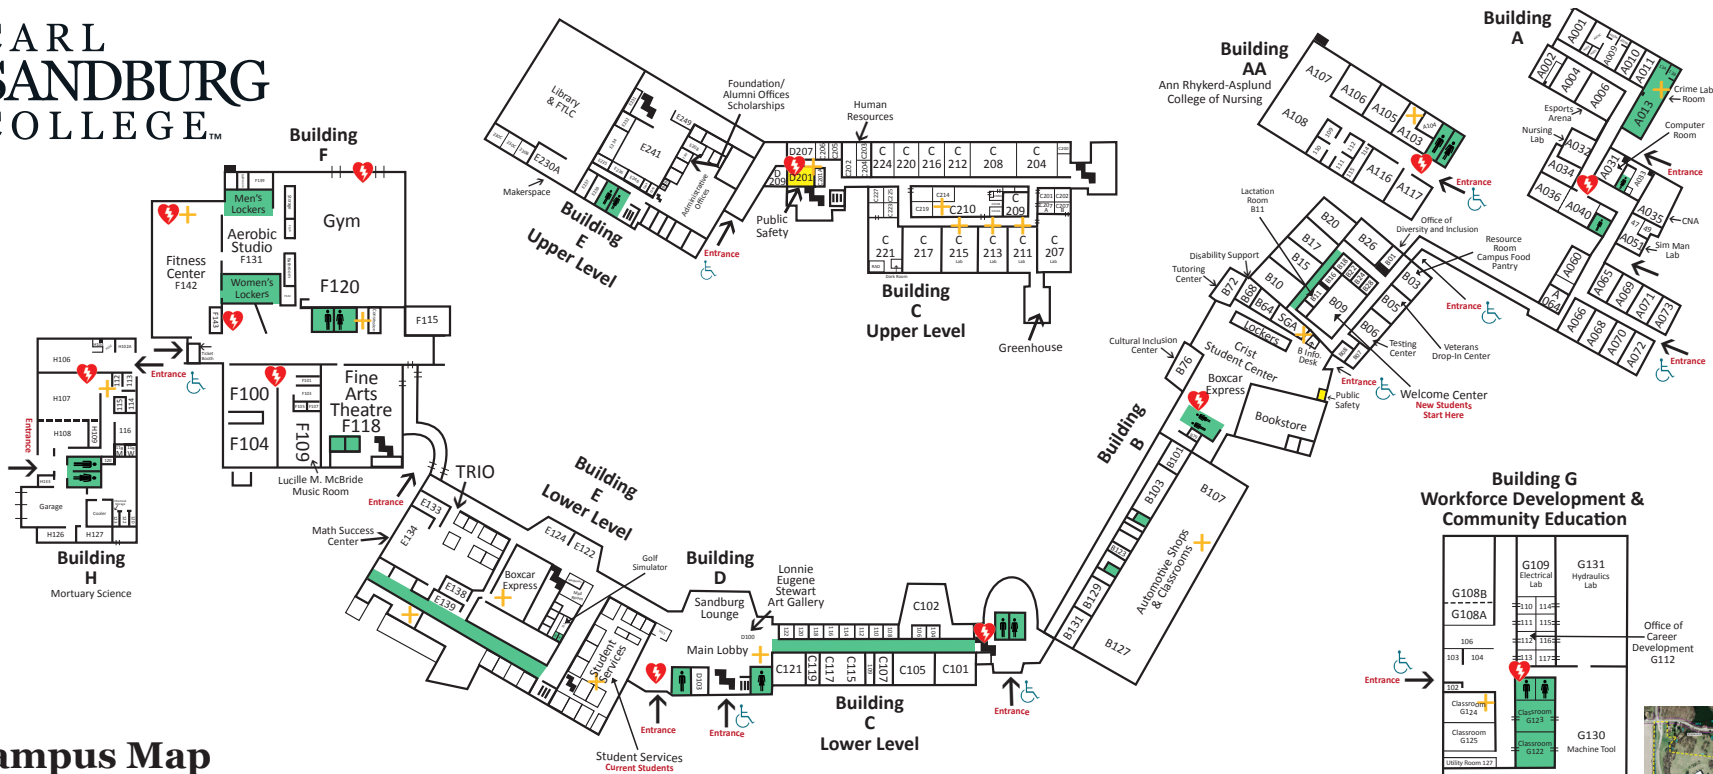

CARL SANDBURG COLLEGE™

Main Campus Map

Building A

- General Classrooms
- Computer Labs
- Faculty Office
- Marketing & Public Relations Dept.
- Crime Lab

Building AA

- Ann Rhykerd-Asplund
- College of Nursing

Building B

- Welcome Center**
- New Students, Start Here.**
- Testing Center
- Information Desk
- Student Life Office
- Student Government Association
- Student Lockers
- Disability Support Services
- Lactation Room
- Tutoring Center
- Student Center
- Cultural Inclusion Center
- Boxcar Express Cyber Café

Building B (continued)

- Bookstore
- Office of Diversity and Inclusion
- Public Safety
- Automotive Shops/Classrooms
- Resource Room Campus Food Pantry
- Veterans Drop-In Center

Building C

- LOWER LEVEL**
- Faculty Offices
- Classrooms
- Lecture Hall
- UPPER LEVEL**
- Radiology
- Science Labs
- Greenhouse

Building D

- LOWER LEVEL**
- Main Entrance
- Elevator
- Lonnie Eugene Stewart Art Gallery
- Main Lobby
- Sandburg Lounge

UPPER LEVEL

- Public Safety
- Human Resources

Building E

LOWER LEVEL

- Student Services, Current Students**
- Academic Advising
- Admissions
- Business Office
- Counseling
- Financial Aid
- Boxcar Express Loft Café
- Faculty Lounge
- Student Lounge
- Student Success Center
- TRIO Student Support Services
- TRIO Upward Bound
- TRIO Upward Bound Math-Science
- Golf Simulator
- Math Success Center