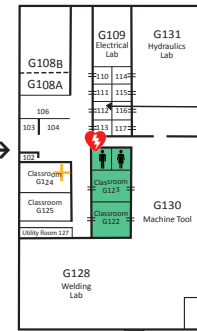

UPPER LEVEL

- Administrative Offices
- Board Room

Building E (continued)

- Library
- Computer Lab/Tech Help
- Assistive Technology Lab
- Foundation Office/Alumni Offices
- /Scholarships

Building F

- Fine Arts Theater
- Art Studio
- Lucille M. McBride Music Room
- Fitness Center
- Aerobic Studio
- Gymnasium

Building H

- Faculty Offices
- Classrooms
- Mortuary Science Dept.

Building G

Workforce Development & Community Education

- Office of Career Development
- Electricity/Electronics Lab
- Welding Lab

Building G Workforce Development & Community Education